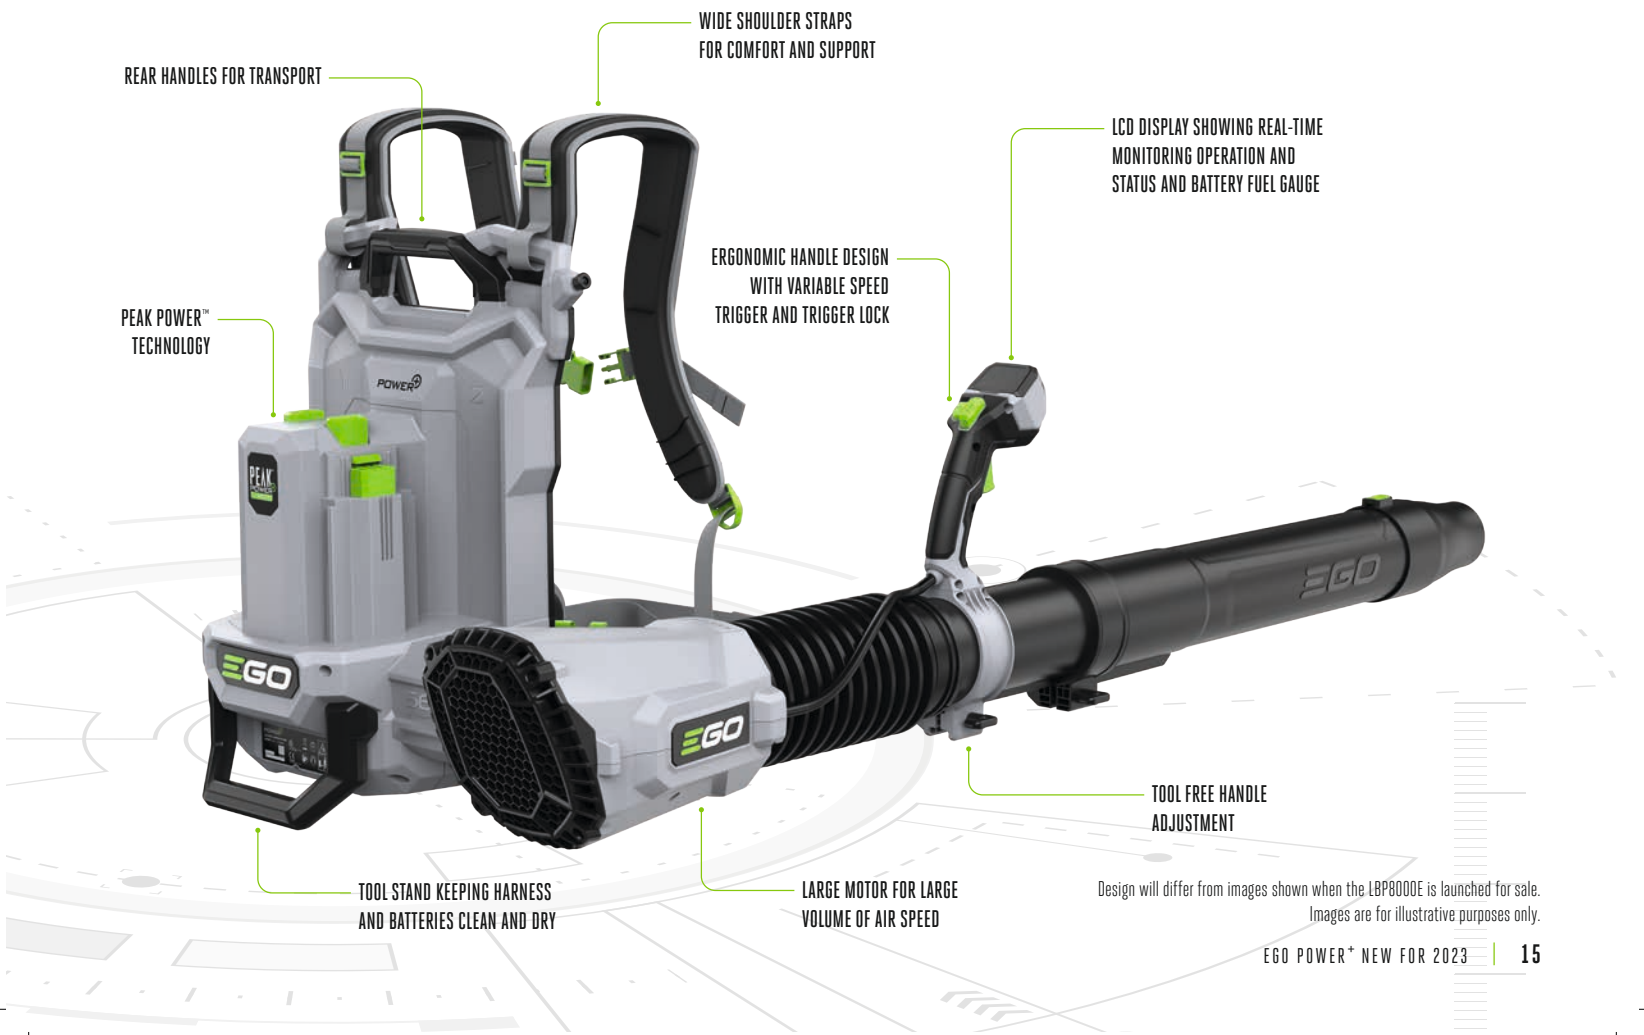

REAR HANDLES FOR TRANSPORT

WIDE SHOULDER STRAPS
FOR COMFORT AND SUPPORT

PEAK POWER™
TECHNOLOGY

ERGONOMIC HANDLE DESIGN
WITH VARIABLE SPEED
TRIGGER AND TRIGGER LOCK

LCD DISPLAY SHOWING REAL-TIME
MONITORING OPERATION AND
STATUS AND BATTERY FUEL GAUGE

TOOL STAND KEEPING HARNESS
AND BATTERIES CLEAN AND DRY

LARGE MOTOR FOR LARGE
VOLUME OF AIR SPEED

TOOL FREE HANDLE
ADJUSTMENT

Design will differ from images shown when the LBP8000E is launched for sale.
Images are for illustrative purposes only.