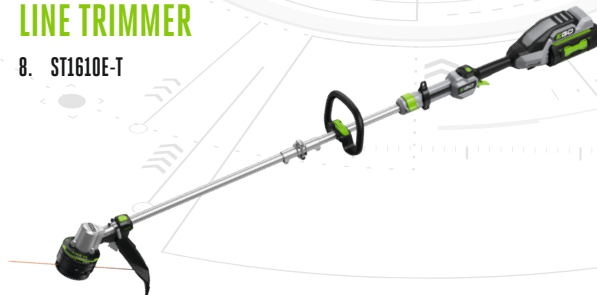

LINE TRIMMER

8. ST1610E-T