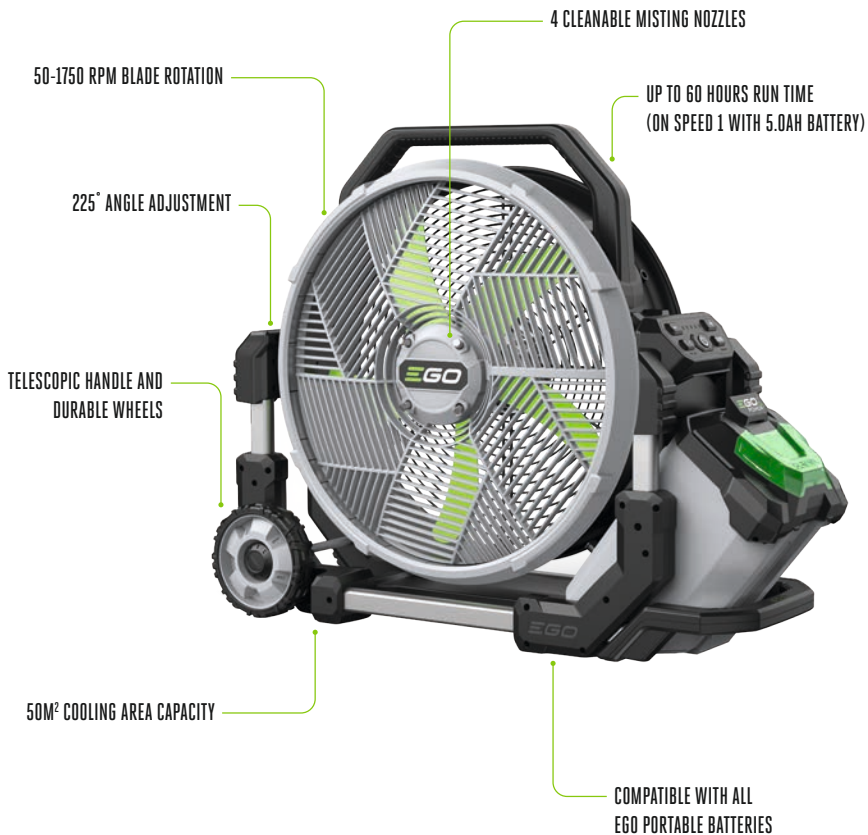

EGO™ POWER+ MISTING FAN

FN1800E MISTING FAN

The new EGO Power+ Misting Fan has air speeds of over 20MPH, 5 different speed settings allow you to adjust air flow to your liking up to 7,000m³/h for ultimate control. With its telescopic handle and durable wheels, take advantage of superior portability. Bring the Misting Fan to any event, ideal for cooling down indoor and outdoor environments. Simply drop the intake filter into a bucket of water and select from 2 misting modes.

	FN1800E
Fan Blade Diameter	45cm
Fan Speed Settings	6 (including "Turbo")
Max. Air Volume	7,000m³/h
Max. Air Speed	10.3m/s
WEIGHT (WITHOUT BATTERY PACK)	10.4kg