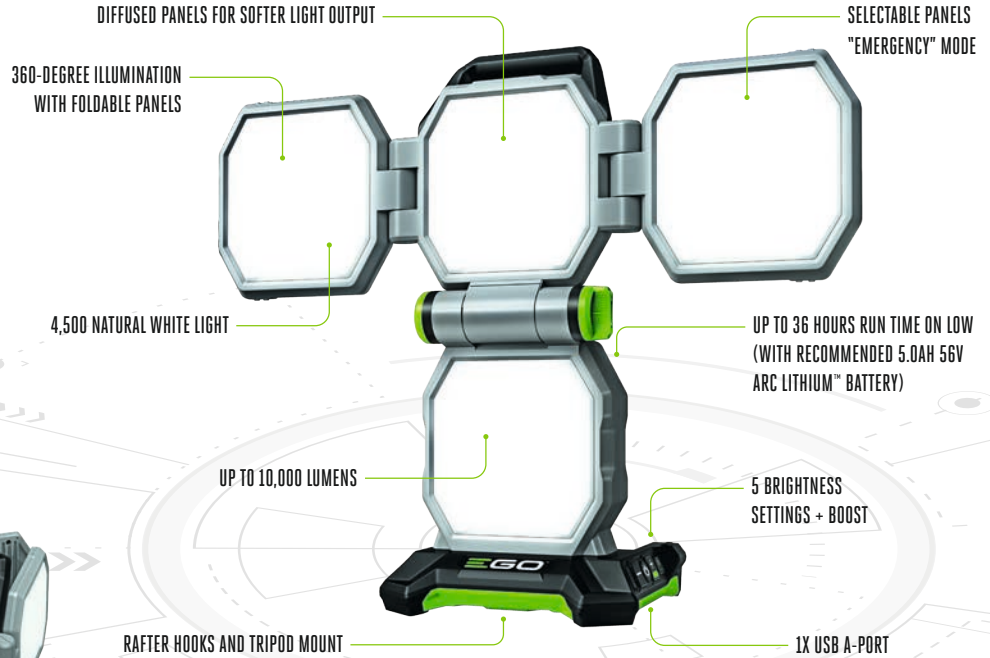

VARIABLE SPEED TRIGGER
WITH 2 PRE-SET SPEEDS

POWER+ PORTABLE AREA LIGHT

LT1000E PORTABLE AREA LIGHT

Introducing the EGO Power+ Portable Area Light. Illuminate any environment with 5 different brightness settings adjustable from 600-10,000 lumens. The light can be used as an ambient mood light, effective task light, and so much more. Activate boost mode for 10,000 lumens to illuminate large areas.

With its compact design and integrated handle, easily store this light or take it on the go! Ideal for indoor and outdoor conditions with diffused panels for a softer light and weather resistant construction. This light is equipped with hooks for hanging overhead and a tripod mount. Compatible with all EGO batteries!