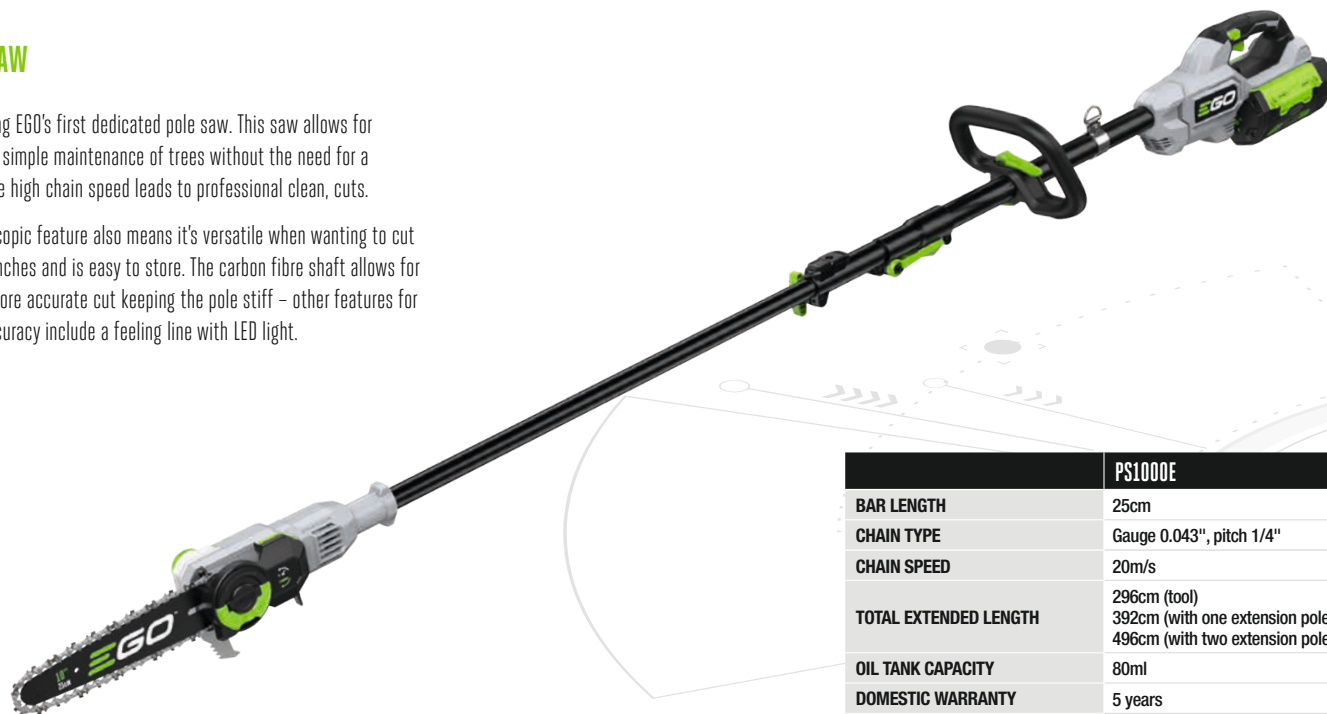

	HT2600E
BLADE LENGTH	66cm
BLADE GAP	30mm
SPEED CONTROL	Single speed
NO LOAD SPEEDS	3,400spm
BLADE TYPE	Double sided cutting blade
CUTTING ACTION	Dual action, double knife edge
BLADE TIP PROTECTOR	Metal
ROTATING HANDLE	Yes
WEIGHT	3.1kg
MOTOR TYPE	Brushless
DOMESTIC WARRANTY	5 years
PROFESSIONAL WARRANTY	1 year
AVAILABLE AS A KIT	HT2601E includes: HT2600E hedge trimmer BA1400T 2.5Ah battery CH2100E standard charger

POWER+ TELESCOPIC POLE SYSTEM

PS1000E POLE SAW

Introducing EGO's first dedicated pole saw. This saw allows for quick and simple maintenance of trees without the need for a ladder. The high chain speed leads to professional clean, cuts.

The telescopic feature also means it's versatile when wanting to cut lower branches and is easy to store. The carbon fibre shaft allows for a much more accurate cut keeping the pole stiff - other features for aiding accuracy include a feeling line with LED light.