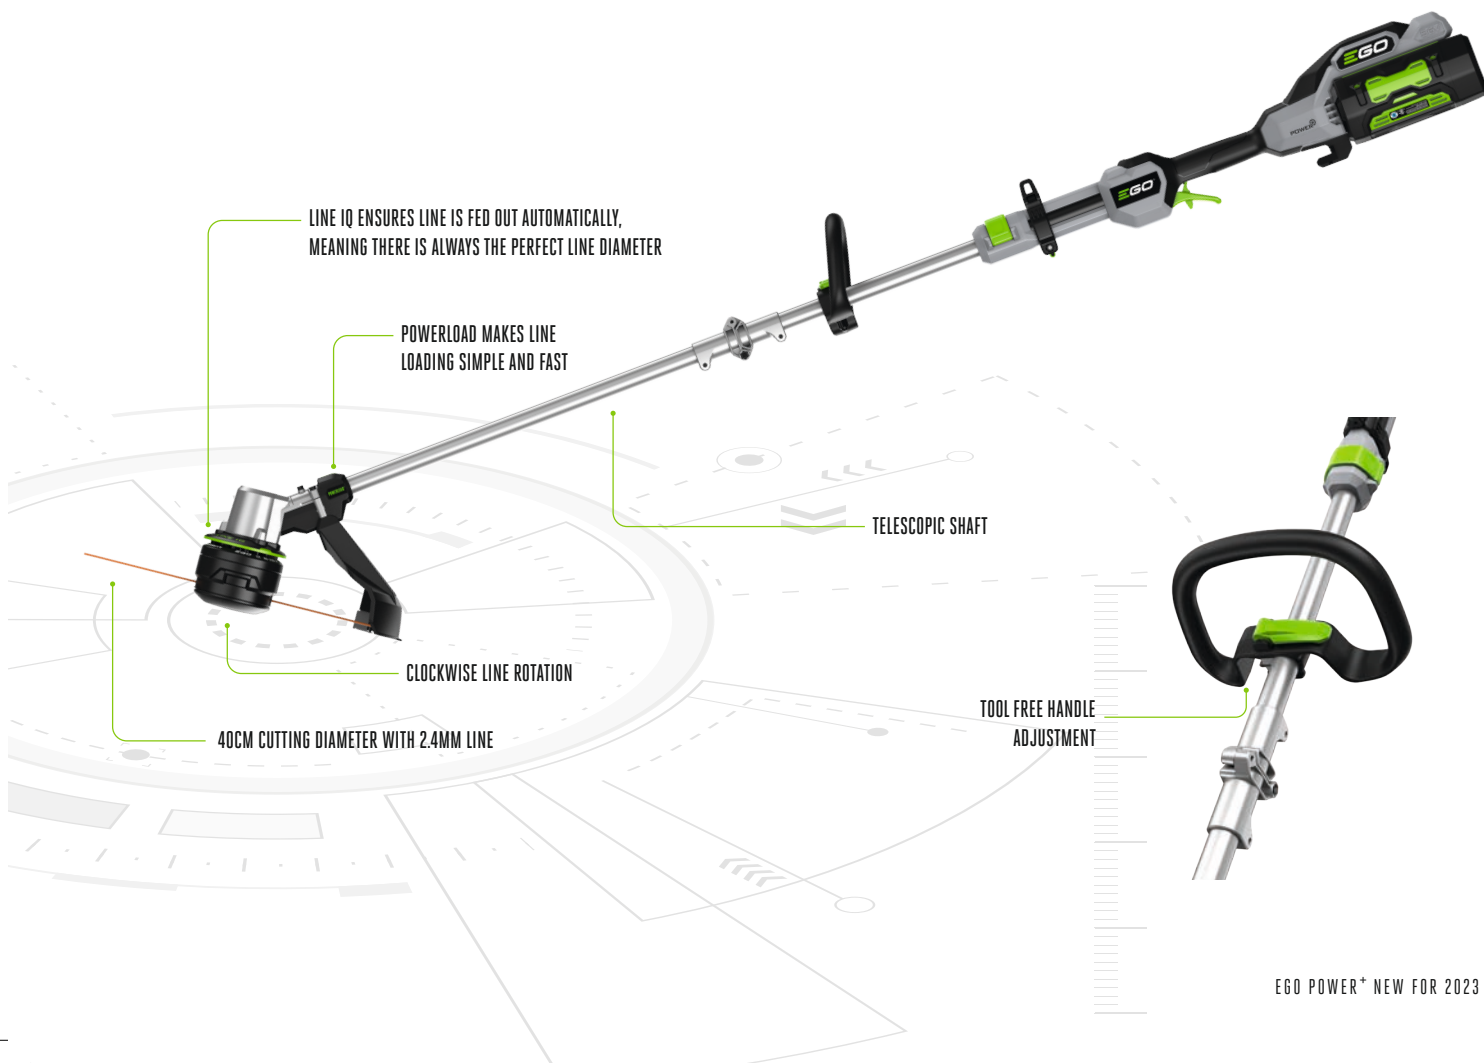

FABRICATED STEEL DECK

EGO™
POWER+ LINE TRIMMER

ST1610E-T
EGO POWER+ POWERLOAD™ LINE TRIMMER WITH LINE IQ™

Introducing the EGO Power+ 40cm Powerload Line trimmer, our most advanced trimmer featuring the world's first LINE IQ™ technology. Auto-sensing technology monitors and feeds the length of the line for a continuous 40cm cutting swath delivering non-stop high-performance trimming. No bump needed!

Patented Powerload technology automatically winds your trimmer line. Replacing your string line is as easy as feeding the line into the head and pressing a button! With its telescopic design, quickly adjust the shaft length for ease of use and comfort.

	ST1610E-T
CUTTING WIDTH	40cm
TOTAL LENGTH	184cm
SPEED CONTROL	Digital 2 speed Variable speed
NO LOAD SPEEDS	3500-5500rpm
LINE DIAMETER	2.4mm
LINE FEED	Line-IQ feed
DUAL LINE	Yes
ROTATING DIRECTION	Clockwise
AUXILIARY HANDLE	Quick adjust
HARNES	Single shoulder
WEIGHT WITHOUT BATTERY	3.4kg
MOTOR TYPE	Brushless
DOMESTIC WARRANTY	5 years
PROFESSIONAL WARRANTY	1 year
AVAILABLE AS A KIT	ST1613E-T includes: ST1610E-T line trimmer BA2242T 4.0Ah battery CH2100E standard charger